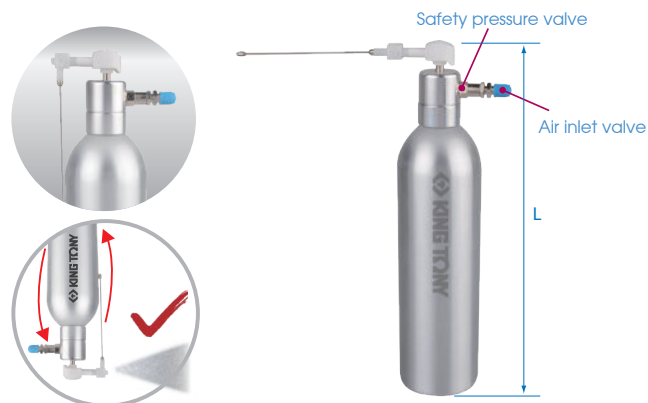

KT NO.	Capacity c.c.		
9TB225	225	103	1 / 160
9TB500	500	302	10 / 60

A/C Leak Detector UV Light & Safety Glasses

9TQ03

- Universal tube(40cm) designed to reach into narrow space
- 3-UV light bulb with safety glasses
- Works with two LR3 AA batteries (not included)

KT NO.	Contents		
9TQ03	9TQ31	1 PC.	263 1 / 18
	9CK-102	1 PC.	

Flexible A/C Detective Light

9TQ31

KT NO.	L1 mm	L2 mm	L3 mm		
9TQ31	34	400	140	107	1 / 5

Refillable Pressure Sprayer

Always wear eye protection while using this tool

9TBA650

- Suitable for lubrication, cleaning brake systems, removing dust and being anti-rust
- Two-position folding nozzle for a standard or long stream spray pattern for narrow and areas which are difficult to reach
- Aluminum canister
- Do not use with strong chemical or corrosive fluid