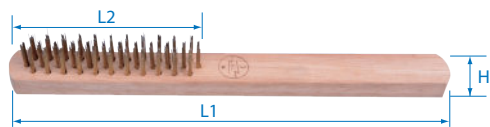

Steel Wire Brush

9CZ101

- Material : wood handle / steel wire
- Wire brush with three rows

KT NO.	H mm	L1 mm	L2 mm		
9CZ101	22	258	105	65	24 / 144

Pressure Oil Can

9TB225

9TB500

- Material: Plastic body (9TB225)
- Material: Metal body (9TB500)

KT NO.	Capacity c.c.		
9TB225	225	103	1 / 160
9TB500	500	302	10 / 60

A/C Leak Detector UV Light & Safety Glasses

9TQ03

- Universal tube(40cm) designed to reach into narrow space
- 3-UV light bulb with safety glasses
- Works with two LR3 AA batteries (not included)

9TBA650

- Suitable for lubrication, cleaning brake systems, removing dust and being anti-rust
- Two-position folding nozzle for a standard or long stream spray pattern for narrow and areas which are difficult to reach
- Aluminum canister
- Do not use with strong chemical or corrosive fluid