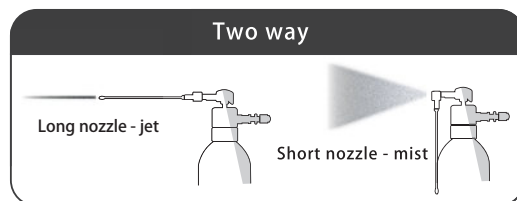

KT NO.	Capacity c.c.		
9TB225	225	103	1 / 160
9TB500	500	302	10 / 60

A/C Leak Detector UV Light & Safety Glasses

9TQ03

- Universal tube(40cm) designed to reach into narrow space
- 3-UV light bulb with safety glasses
- Works with two LR3 AA batteries (not included)

KT NO.	Contents		
9TQ03	9TQ31	1 PC.	263 1 / 18
	9CK-102	1 PC.	

Flexible A/C Detective Light

9TQ31

KT NO.	L1 mm	L2 mm	L3 mm		
9TQ31	34	400	140	107	1 / 5

Refillable Pressure Sprayer

Always wear eye protection while using this tool

9TBA650

- Suitable for lubrication, cleaning brake systems, removing dust and being anti-rust
- Two-position folding nozzle for a standard or long stream spray pattern for narrow and areas which are difficult to reach
- Aluminum canister
- Do not use with strong chemical or corrosive fluid