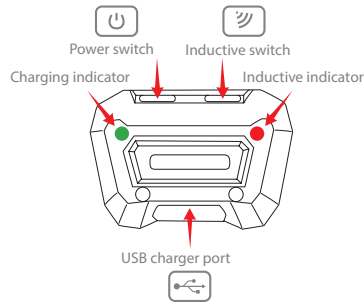

Switch mode	Lumen	Operating hours
Low light	100 lm	5.5h
High light	280 lm	2h

• Two step adjustable light

• 60° Adjustable lighting

• Inductive indicator ON

• Inductive light switch

KT NO.	Applicable area	L mm	g	mm	kg
9TA52A	Europe	65	110	1 / 40	
9TA52B	America & Asia	65	110	1 / 40	
9TA52D	Australia & New Zealand	65	110	1 / 40	

Contents

COB LED lamp		x 1 PC.
Headband		x 1 PC.
USB charger		x 1 PC.
Type-C USB cable		x 1 PC.

Twin-Beam Multifunctional Head Lamp

9TA53

- White light color, kelvin: 6500K
- Dual light mode, spot mode, flood mode
- IP65 waterproof and IK07 dustproof
- Materials : High impact ABS + PC housing + PC lens & non-skid grip belt
- Feature : 10 cm Smart motion sensor + 60° adjustment
- Battery : AAA alkaline battery (included)