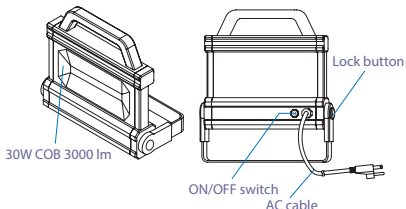

30W Wired COB LED Floodlight

9TA42

- 30W COB LED floodlight with portable handle
- Brightness : 3000 Lumen (lm), white light color, kelvin : 6000~7000K
- Pass IP54 test
- Slim profile with lockable adjustment and 180° swivel base
- Option to wall mount or tripod stand at work sites
- Accessory : AC adapter cable 1.8M

• Swivel base

KT NO.	Applicable area	L x H x W mm	1239	1 / 6
9TA42A	Europe	238 x 270 x 46	1239	1 / 6
9TA42B	America & Asia	238 x 270 x 46	1239	1 / 6
9TA42D	Australia & New Zealand	238 x 270 x 46	1239	1 / 6

Dual - Light Pocket Lamp

9TA44W

- 7W COB LED + 3W SMD
- White light color, kelvin : 6500K
- IP20 waterproof and dustproof, IK07 vandalproof
- Switch Mode :
Spotlight - 250 Lumen (lm) / 4.5 hours
Low light - 120 Lumen (lm) / 10 hours
Mid light - 350 Lumen (lm) / 5 hours
High light - 700 Lumen (lm) / 2.5 hours
- Material : Durable housing and lens
- 180° flexible handle + super strong magnet on the handle
- Rechargeable battery : 3.7V - 2600mAh Li-ion battery
- Accessory : Type-C USB charging cable
- 3 LED battery status indicators
- Charging time : 4 hours by USB cable, 6h~7h by wireless charging base(not included)

RoHS

• LED battery status indicators

• 180° flexible direction

• Super strong magnet on the handle

• Easy to carry

• Wireless charging design

Contents

Dual - light pocket lamp		x 1 PC.
Type-C USB cable		x 1 PC.