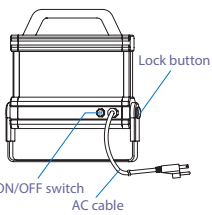

SITE LIGHTS

30W Wired COB LED Site Light

9TA42

- 30W COB LED floodlight with portable handle
- White light color, kelvin : 6000~7000K
- Pass IP54 test
- Slim profile with lockable adjustment and 180° swivel base
- Option to wall mount or tripod stand at work sites
- Accessory : AC adapter cable 1.8M

Switch mode	Lumen
Main light	3000 lm

• Swivel base

KT NO.	Applicable area	L x H x W mm	Weight	Volume
9TA42A	Europe	238 x 270 x 46	1239	1 / 6
9TA42B	America & Asia	238 x 270 x 46	1239	1 / 6
9TA42D	Australia & New Zealand	238 x 270 x 46	1239	1 / 6