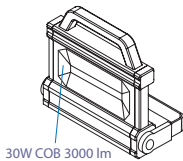

SITE LIGHTS

30W Wired COB LED Site Light

9TA42

- 30W COB LED floodlight with portable handle
- White light color, kelvin : 6000~7000K
- Pass IP54 test
- Slim profile with lockable adjustment and 180° swivel base
- Option to wall mount or tripod stand at work sites
- Accessory : AC adapter cable 1.8M

Switch mode	Lumen
Main light	3000 lm

• Swivel base

KT NO.	Applicable area	L x H x W mm	Weight	Volume
9TA42A	Europe	238 x 270 x 46	1239	1 / 6
9TA42B	America & Asia	238 x 270 x 46	1239	1 / 6
9TA42D	Australia & New Zealand	238 x 270 x 46	1239	1 / 6