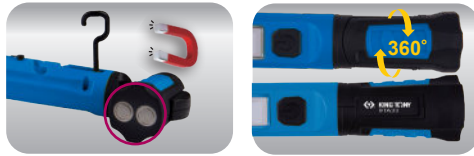

## 9TA33

- White color, kelvin : 6500K
- Two steps adjustable light
- Material : ABS + PC
- IP20 waterproof and dustproof, IK07 vandalproof
- 170° magnetic swivel base + 360° body swivel knot + two 360° functional hooks
- Rechargeable battery : 7.4V - 2600mAh Li-ion
- Accessory : Type-C USB Charging cable and 5V 1A USB charger
- Charging time : 4.5 hours

Switch mode	Lumen	Operating hours
Low light	400 lm	5.5h
High light	1000 lm	2.2h

• 170° swivel base • Two steps adjustable light

• Magnetic swivel base • body swivel knot

### Contents

10W COB LED adjustable lamp		x 1 PC.
USB charger		x 1 PC.
Type-C USB cable		x 1 PC.

KT NO.	Applicable area	L mm	g	kg	Box/Case
9TA33A	Europe	500	487	1 / 12	
9TA33B	America & Asia	500	487	1 / 12	
9TA33D	Australia & New Zealand	500	487	1 / 12	

## 9TA34

- 20W SMD
- White color, 50x Super bright SMD LED, 6500K
- Material : Aluminum body + PA
- IP20 waterproof and dustproof, IK07 vandalproof
- Features : Durable housing, Hooks with Rubber, and lens 3 leds battery level indicator
- Battery: 3.6V4800mAh Li-ion battery with Type-C USB socket
- Accessory: Type-C USB Charging cable and 5V 2A USB charger
- Charging time : 4 hours