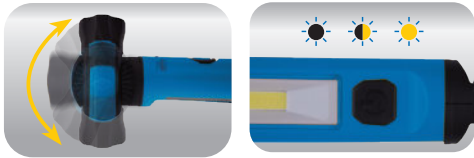

# 10W COB LED Adjustable Lamp

## 9TA33

- White color, kelvin : 6500K
- Two steps adjustable light
- Material : ABS + PC
- IP20 waterproof and dustproof, IK07 vandalproof
- 170° magnetic swivel base + 360° body swivel knot + two 360° functional hooks
- Rechargeable battery : 7.4V - 2600mAh Li-ion
- Accessory : Type-C USB Charging cable and 5V 1A USB charger
- Charging time : 4.5 hours

Switch mode	Lumen	Operating hours
Low light	400 lm	5.5h
High light	1000 lm	2.2h

• 170° swivel base • Two steps adjustable light

• Magnetic swivel base • body swivel knot

## 9TA34

- 20W SMD
- White color, 50x Super bright SMD LED, 6500K
- Material : Aluminum body + PA
- IP20 waterproof and dustproof, IK07 vandalproof
- Features : Durable housing, Hooks with Rubber, and lens 3 leds battery level indicator
- Battery: 3.6V4800mAh Li-ion battery with Type-C USB socket
- Accessory: Type-C USB Charging cable and 5V 2A USB charger
- Charging time : 4 hours