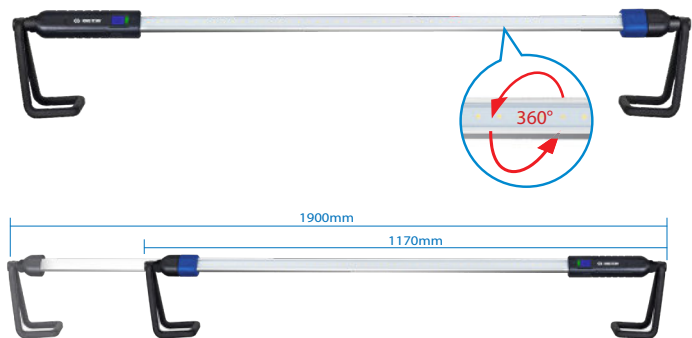

Switch mode	Lumen	Operating hours
Low light	500 lm	6.5h
Mid light	1000 lm	4h
High light	2000 lm	2h