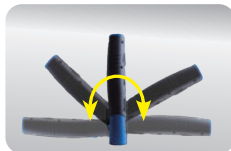

• 180° swivel lighting