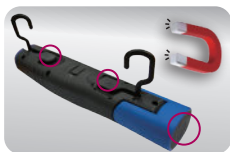

RoHS

• 3W LED - Top

• 180° swivel lighting

• USB charger port

• Hooks & magnets

KT NO.	Applicable area	L mm	mm	mm	Icons
9TA241A	Europe	255	310	1 / 12	
9TA241B	America & Asia	255	310	1 / 12	
9TA241D	Australia & New Zealand	255	310	1 / 12	