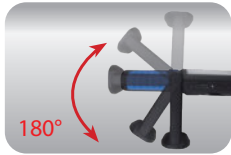

## 9TA27

- 3W COB + 5 LEDs (top)
- Brightness : 300 Lumen (lm), white light color, kelvin : 7200K
- Materials : ABS + PS
- IP20 waterproof and dustproof, IK07 vandalproof
- 180° magnetic swivel base + 360° functional hook
- Rechargeable battery : 3.7V - 2600mAh Li-ion
- Accessory : Micro USB charging cable
- 4 hours continuous light, charging time : 4.5 hours

Battery status indicator light

USB charger port

180° swivel base

Top light with 5 LED

KT NO.	Applicable area	L mm	mm	mm	Icons
9TA27A	Europe	220	236	1 / 24	
9TA27B	America & Asia	220	236	1 / 24	
9TA27D	Australia & New Zealand	220	236	1 / 24	