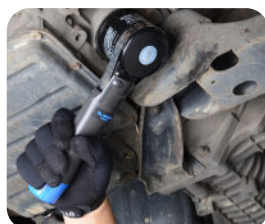

Band Type Oil Filter Wrench

9AE32

- Adjustable metal band
- Suitable for filters between $\varnothing 65\text{mm}$ to $\varnothing 155\text{mm}$

KT NO.	\varnothing Capacity mm		
9AE32-110	65~110	246	25 / 50
9AE32-155	110~155	252	25 / 50

Quick Grip Oil Filter Wrench Set

9AE33

- Quick-adjustable tightening design
- Band type allows for narrow space
- Non-slip reaction teeth provides better grip

- The design offers a stronger clamping force