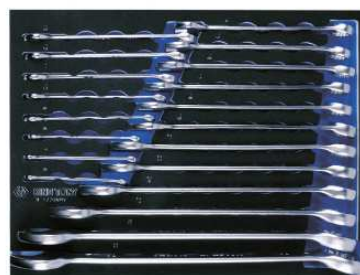

24
PC.

Modul 3 (Tray #9)

9-1220MRV - Sada klíčů očkoplochých 1060 (6-32mm), 20 ks, EVA

9-1220MRV

Tray category #9 (375 x 280mm)

Contents		kg 3.49	1 / 4
	1060	6, 7, 8, 9, 10, 11, 12, 13, 14, 15, 16, 17, 18, 19, 21, 22, 24, 27, 30, 32	