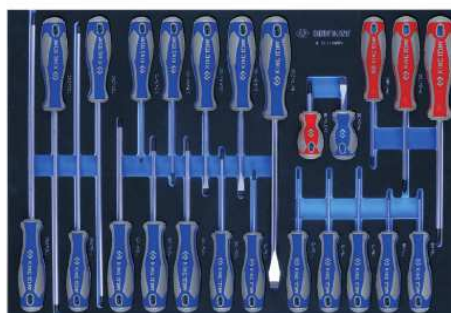

Výbava pro montážní vozík 196 ks, 937-196MRVD

Sestava 195 ks nářadí = 5 modulů (vždy vcelku) + rukavice

Modul 1 (Tray #6)

9-9503MRV01 - 1/4"+3/8"+1/2" sada hlavic, ráčen a příslušenství, 103 ks, EVA

9-9503MRV01

new

Contents

8.1

1 / 3

		2235M	4, 4.5, 5, 5.5, 6, 7, 8, 9, 10, 11, 12, 13
		2335M	4, 4.5, 5, 5.5, 6, 7, 8, 9, 10, 11, 12, 13
		3023	T10, T15, T20, T25, T27, T30, T40, T45, T50
		3025	H3, H4, H5, H6, H8, H10, H12
		3235M	10, 12, 13, 14, 15, 16, 17, 18, 19, 21
		3335M	8, 10, 11, 12, 13, 14, 15, 16, 17, 18, 19, 20, 21, 22
		4335MR	10, 12, 13, 14, 15, 16, 17, 18, 19, 20, 21, 22, 23, 24, 27, 28, 30, 32
		7702-50	7703-50
		2792	3792 4791R
		363516	363521 36A014
		2221-02	3221-03 4251-05R
		2221-04	3221-10 4251-10R
		2813	3812 4813
		2771-55G	3771-08G
		4771-10GR	4462-18F

Modul 2 (Tray #6)

9-31124MRV - Sada šroubováků, 24 ks, EVA

9-31124MRV

Tray category #6 (560 x 375mm)

Contents		kg 2.41	1 / 5
	1421	PH2x38, PH1x80, PH2x100, PH3x150	
	1422	3x75, 4x100, 5.5x100, 6.5x100, 10x200, 6.5x38	
	1423	T6x48, T7x48, T8x75, T9x75, T10x75, T15x75, T15x250, T20x100, T20x250, T25x100, T25x250, T27x100, T30x125, T30x250	

24
PC.

Modul 3 (Tray #9)

9-1220MRV - Sada klíčů očkoplochých 1060 (6-32mm), 20 ks, EVA

9-1220MRV

Tray category #9 (375 x 280mm)

Contents		kg 3.49	1 / 4
	1060	6, 7, 8, 9, 10, 11, 12, 13, 14, 15, 16, 17, 18, 19, 21, 22, 24, 27, 30, 32	