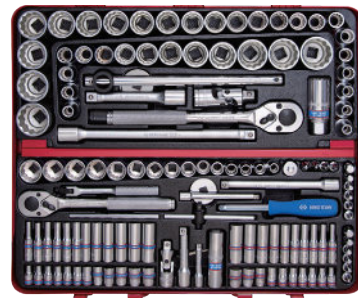

9033CR

1/4"+3/8"+1/2"

Metal case size (mm) :
450 x 370 x 56 (0.329 cuft)

Contents

12.3 1/2

2335M	4, 4.5, 5, 5.5, 6, 7, 8, 9, 10, 11, 12, 13
2335S	5/32, 3/16, 7/32, 1/4, 9/32, 5/16, 11/32, 3/8, 7/16, 1/2
2235M	4, 4.5, 5, 5.5, 6, 7, 8, 9, 10, 11, 12, 13
2235S	5/32, 3/16, 7/32, 1/4, 9/32, 5/16, 11/32, 3/8, 7/16, 1/2
3330M	8, 9, 10, 11, 12, 13, 14, 15, 16, 17, 18, 19, 20, 21, 22
4330MR	8, 9, 10, 11, 12, 13, 14, 15, 16, 17, 18, 19, 20, 21, 22, 23, 24, 25, 26, 27, 28, 30, 32
4330SR	3/8, 7/16, 1/2, 9/16, 5/8, 11/16, 3/4, 13/16, 7/8, 15/16, 1, 1-1/8, 1-3/16, 1-1/4
2015M	H3, H4, H5, H6, H8, H10
2015S	1/8, 3/16, 7/32, 1/4, 5/16, 3/8
2011X	PH1, PH2, PH3, PH4
1115-03	H1.5, H2, H2.5