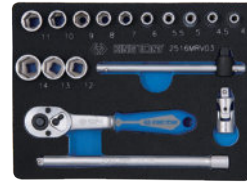

Drawer (579 x 380 mm)

# Tool Set Content

## 9-2516MRV03 Tray category #11 (187 x 140mm)

Contents 0.47 1 / 12

2335M	4, 4.5, 5, 5.5, 6, 7, 8, 9, 10, 11, 12, 13, 14
2771-55G	2571-45
2221-06	2792

17 PC.