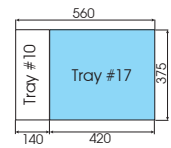

Drawer (579 x 380 mm)

9-91113SRV Tray category #17 (375 x 420mm)

Contents 3.65 1 / 5

5970	1/4 x 5/16, 3/8 x 7/16 1/2 x 9/16, 5/8 x 11/16 3/4 x 7/8, 15/16 x 1 1-1/16 x 1-1/8, 1-1/8 x 1-1/4 1-3/16 x 1-5/16
3812	2813 3814 4813