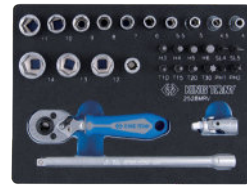

## 9-2516MRV03 Tray category #11 (187 x 140mm)

Contents 0.47 1 / 12

2335M	4, 4.5, 5, 5.5, 6, 7, 8, 9, 10, 11, 12, 13, 14
2771-55G	2571-45
2221-06	2792

17 PC.

## 9-2524MRV Tray category #11 (187 x 140mm)

Contents 0.63 1 / 12

2335M	4, 4.5, 5, 5.5, 6, 7, 8, 9, 10, 11, 12, 13, 14
2771-55G	2571-45  2142
2221-02	2221-04
2221-06	2792  2178DF

21 PC.

## 9-2528MRV Tray category #11 (187 x 140mm)

Contents 0.48 1 / 12

2335M	4, 4.5, 5, 5.5, 6, 7, 8, 9, 10, 11, 12, 13, 14
1025H	H3, H4, H5, H6
1025S	4, 5
1025T	T10, T15, T20, T30
1025P	PH1, PH2
276A-04G	2792
2221-06	2142