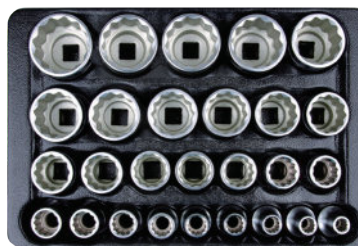

# Tool Set Content

## 9-4057MR

Tray category #7 (280 x 187mm)

Contents

2.99 kg 1 / 4

- 4330MR 8, 9, 10, 11, 12, 13, 14, 15, 16, 17, 18, 19, 20, 21, 22, 23, 24, 25, 26, 27, 28, 29, 30, 32, 33, 34, 36

27 PC.

## 9-4557MR

Tray category #7 (280 x 187mm)

Contents

2.99 kg 1 / 4

- 4335MR 8, 9, 10, 11, 12, 13, 14, 15, 16, 17, 18, 19, 20, 21, 22, 23, 24, 25, 26, 27, 28, 29, 30, 32, 33, 34, 36

27 PC.