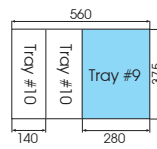

# Tool Set Content

Drawer (579 x 380 mm)

**9-4233MRV04** new

Tray category #9 (375 x 280mm)

Contents

4.86 1 / 5

	4330MR	8, 9, 10, 11, 12, 13, 14, 15, 16, 17, 18, 19, 20, 21, 22, 23, 24, 25, 26, 27, 28, 29, 30, 32
	463014RC	463016R
	4771-10GR	4791R
	4251-03R 4251-05R 4251-10R	4453-15F
	4572-12	