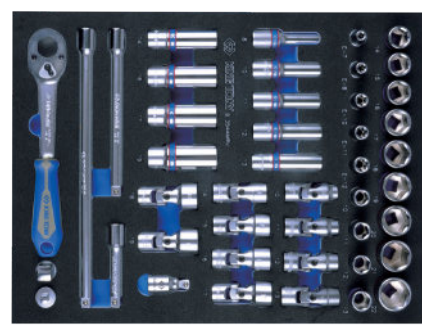

Tool Set Content

9-30909AYV Tray category #8 (375 x 187mm)

- Use for scribing, alignment, installing and removing O rings, seals, cotter pins and washers
- Use for removing old gaskets more easily and quickly

Contents		Kg 0.89	1 / 12
	43250115Y		43350175Y
	43260115Y		43360175Y
	43270115Y		43370175Y
	43290115Y		43390175Y
	43240115Y		

9 PC.

Tool Set Content

9-3544MRV Tray category #9 (375 x 280mm)

Contents		Kg 3.19	1 / 5
	3335M	10, 11, 12, 13, 14, 15, 16, 17, 18, 19, 20, 21, 22	
	3375M	E7, E8, E10, E11, E12	
	3230M	8, 10, 11, 12, 13, 14, 16, 17, 19	
	3750M	10, 11, 12, 13, 14, 15, 16, 17, 18, 19	
	3812 / 3814	3221-03 / 3221-06 / 3221-10	
	3223-14	3779-08G	

44 PC.

9-4221MRV Tray category #9 (375 x 280mm)

Contents		Kg 3.97	1 / 5
	4230	8, 9, 10, 11, 12, 13, 14, 15, 16, 17, 18, 19, 21, 22, 24, 27, 30, 32, 33, 34, 36	

21 PC.

9-4526MRV05 Tray category #9 (375 x 280mm)

Contents		Kg 5.05	1 / 4
	4335MR	8, 10, 11, 12, 13, 14, 15, 16, 17, 18, 19, 21, 22, 23, 24, 27, 30, 32	
	4779-10FR	4572-12	
	4452-15FR	4791R	4251-05R / 4251-10R

24 PC.