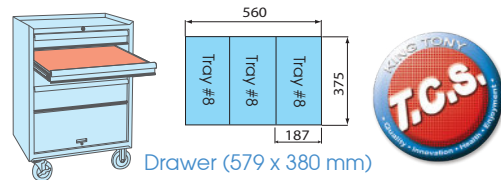

## 9-30909AYV Tray category #8 (375 x 187mm)

- Use for scribing, alignment, installing and removing O rings, seals, cotter pins and washers
- Use for removing old gaskets more easily and quickly

Contents		Kg 0.89	1 / 12
	43250115Y		43350175Y
	43260115Y		43360175Y
	43270115Y		43370175Y
	43290115Y		43390175Y
	43240115Y		