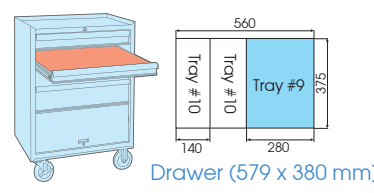

Tray category #8 (375 x 187mm)

9-3544MRV Tray category #9 (375 x 280mm)

Contents		Kg 3.19	1 / 5
	3335M	10, 11, 12, 13, 14, 15, 16, 17, 18, 19, 20, 21, 22	
	3375M	E7, E8, E10, E11, E12	
	3230M	8, 10, 11, 12, 13, 14, 16, 17, 19	
	3750M	10, 11, 12, 13, 14, 15, 16, 17, 18, 19	
	3812 / 3814	3221-03 / 3221-06 / 3221-10	
	3223-14	3779-08G