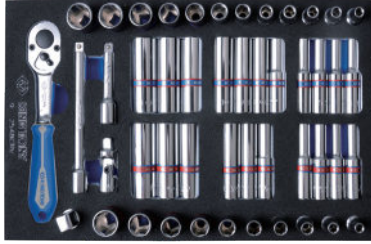

# Tool Set Content

## 9-2548CRV Tray category #2 (263 x 163mm)

48 PC.

Contents 1.28 1 / 10

	2235M	4, 5, 5.5, 6, 7, 8, 9, 10, 11, 12, 13
	2235S	5/32, 3/16, 7/32, 1/4, 9/32, 5/16, 11/32, 3/8, 7/16, 1/2
	2335M	4, 4.5, 5, 5.5, 6, 7, 8, 9, 10, 11, 12, 13
	2335S	5/32, 3/16, 7/32, 1/4, 9/32, 5/16, 11/32, 3/8, 7/16, 1/2
	2792	
	2813	
	2779-55G	
	2221-02	
	2221-04	

## 9-40102GPV Tray category #2 (263 x 163mm)

2 PC.

Contents 1.00 1 / 10

	6011-10R		6511-10
--	----------	--	---------