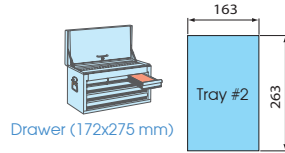

## 9-2548CRV Tray category #2 (263 x 163mm)

48 PC.

Contents 1.28 1 / 10

	2235M	4, 5, 5.5, 6, 7, 8, 9, 10, 11, 12, 13
	2235S	5/32, 3/16, 7/32, 1/4, 9/32, 5/16, 11/32, 3/8, 7/16, 1/2
	2335M	4, 4.5, 5, 5.5, 6, 7, 8, 9, 10, 11, 12, 13
	2335S	5/32, 3/16, 7/32, 1/4, 9/32, 5/16, 11/32, 3/8, 7/16, 1/2
	2792	
	2813	
	2779-55G	
	2221-02	
	2221-04	

## 9-40102GPV Tray category #2 (263 x 163mm)

2 PC.

Contents 1.00 1 / 10

	6011-10R		6511-10
--	----------	--	---------