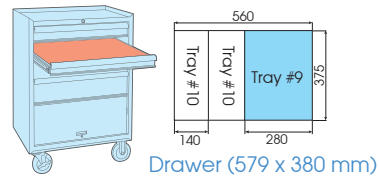

Tool Set Content

9-4037MRV01 new Tray category #9 (375 x 280mm)

Contents		kg	1/5
	4330MR 8, 10, 11, 12, 13, 14, 15, 16, 17, 18, 19, 20, 21, 22, 23, 24, 26, 27, 28, 30, 32	4.18	1 / 5
	4375M E10, E12, E14, E16, E18, E20, E22, E24		
	4771-10GR  4791R		
	4293-02 		4251-05R 4251-10R
	463014RC  463016R  463021R		