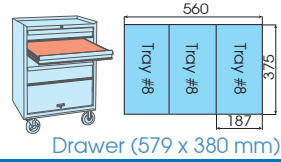

Tool Set Content

Drawer (579 x 380 mm)

Tray category #8 (375 x 187mm)

9-3545MRV

Contents		kg	-	Box	-
	 3335M		6, 7, 8, 9, 10, 11, 12, 13, 14, 15, 16, 17, 18, 19, 21, 22, 24		
	 3023		T8, T9, T10, T15, T20, T25, T27, T30, T40, T45, T50		
	 3375		E4, E5, E6, E7, E8, E10, E11, E12, E14, E16, E18		
	3792		3293-03 3293-06		
	3453-08		3571-45		
	3771-08G				