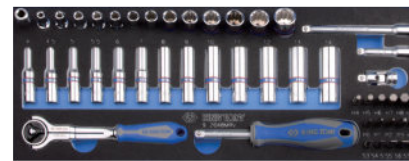

Tool Set Content

Drawer (579 x 380 mm)

9-2544SRV

9-2044SRV

Tray category #10 (375 x 140mm)

9-2544SRV

9-2044SRV

44
PC.

0.92 kg 1 / 6

KT NO.	Contents	
9-2544SRV	2335S 5/32, 3/16, 7/32, 1/4, 9/32, 5/16, 11/32, 3/8, 7/16, 15/32, 1/2	2235S 5/32, 3/16, 7/32, 1/4, 9/32, 5/16, 11/32, 3/8, 7/16, 1/2 1025S 3, 4.5, 5, 6.5, 8 1025P PH0, PH1, PH2, PH3 5025H H3/64, H1/16, H5/64, H3/32, H7/64, H1/8, H9/64, H5/32 2752-06G 2178DF 2792 2223-02 2223-04 2142
9-2044SRV	2330S 5/32, 3/16, 7/32, 1/4, 9/32, 5/16, 11/32, 3/8, 7/16, 15/32, 1/2	2230S 4, 4.5, 5, 5.5, 6, 7, 8, 9, 10, 11, 12, 13, 14 1025S 3, 4.5, 5, 6.5, 8 1025P PH0, PH1, PH2, PH3 5025H H3, H4, H5, H6, H7, H8, H10 2752-06G 2178DF 2792 2223-02 2223-04 2142

9-2548MRV

9-2048MRV

Tray category #10 (375 x 140mm)

9-2548MRV

9-2048MRV

48
PC.

1.09 kg 1 / 6

KT NO.	Contents	
9-2548MRV	2335M 4, 4.5, 5, 5.5, 6, 7, 8, 9, 10, 11, 12, 13, 14	2235M 4, 4.5, 5, 5.5, 6, 7, 8, 9, 10, 11, 12, 13, 14 1025S 3, 4.5, 5, 6.5, 8 1025P PH0, PH1, PH2, PH3 5025H H3, H4, H5, H6, H7, H8, H10 2752-06G 2178DF 2792 2223-02 2223-04 2142
9-2048MRV	2330M 4, 4.5, 5, 5.5, 6, 7, 8, 9, 10, 11, 12, 13, 14	2230M 4, 4.5, 5, 5.5, 6, 7, 8, 9, 10, 11, 12, 13, 14 1025S 3, 4.5, 5, 6.5, 8 1025P PH0, PH1, PH2, PH3 5025H H3, H4, H5, H6, H7, H8, H10 2752-06G 2178DF 2792 2223-02 2223-04 2142