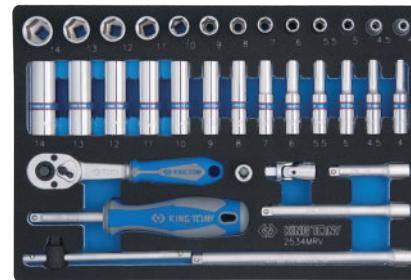

Tool Set Content

Drawer (579 x 380 mm)

9-2331SRV

Tray category #7 (280 x 187mm)

Contents

0.97 kg 1 / 10

	2335S	5/32, 3/16, 7/32, 1/4, 9/32, 5/16, 11/32, 3/8, 7/16, 15/32, 1/2, 9/16
	2235S	5/32, 3/16, 7/32, 1/4, 9/32, 5/16, 11/32, 3/8, 7/16, 1/2, 9/16
	2771-55G	2571-45 2142
	2221-02	
	2221-04	2792 2178DF
	2221-06	

31 PC.

9-2534MRV

Tray category #7 (280 x 187mm)

Contents

1.11 kg 1 / 10

	2335M	4, 4.5, 5, 5.5, 6, 7, 8, 9, 10, 11, 12, 13, 14
	2235M	4, 4.5, 5, 5.5, 6, 7, 8, 9, 10, 11, 12, 13, 14
	2771-55G	2571-45
	2792	2178DF 2142
	2221-02, 2221-04, 2221-06	

34 PC.

9-2565MRV

Tray category #7 (280 x 187mm)

Contents

1.38 kg 1 / 10

	2335M	4, 4.5, 5, 5.5, 6, 7, 8, 9, 10, 11, 12, 13, 14
	2235M	4, 4.5, 5, 5.5, 6, 7, 8, 9, 10, 11, 12, 13, 14
	2375M	E4, E5, E6, E7, E8
	2013X	T8, T9, T10, T15, T20, T25, T27, T30, T40
	2015X	H3, H4, H5, H6, H8
	2018X	PZ1, PZ2
	2011X	PH1, PH2
	2012X	3.5, 5.5, 8
	1025T	T6, T7
	1025M	M4, M5, M6, M8, M10

65 PC.

Contents

	2792	2813 276A-04G
	2221-02, 2221-04, 2221-06	

9-4138PRV

Tray category #7 (280 x 187mm)

Contents

1.85 kg 1 / 10

	4033	T20, T25, T27, T30, T40, T45, T50, T55, T60
	4035	H4, H5, H6, H7, H8, H10, H12, H14, H17