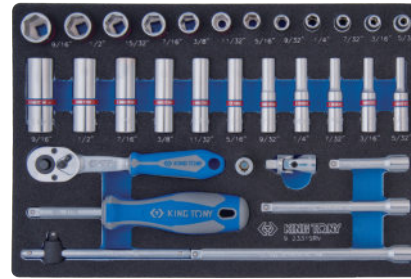

Tool Set Content

Drawer (579 x 380 mm)

9-2331SRV

Tray category #7 (280 x 187mm)

Contents

0.97 kg 1 / 10

	2335S	5/32, 3/16, 7/32, 1/4, 9/32, 5/16, 11/32, 3/8, 7/16, 15/32, 1/2, 9/16
	2235S	5/32, 3/16, 7/32, 1/4, 9/32, 5/16, 11/32, 3/8, 7/16, 1/2, 9/16
	2771-55G	2571-45 2142
	2221-02	
	2221-04	2792 2178DF
	2221-06	

31 PC.

9-2534MRV

Tray category #7 (280 x 187mm)

Contents

1.11 kg 1 / 10

	2335M	4, 4.5, 5, 5.5, 6, 7, 8, 9, 10, 11, 12, 13, 14
	2235M	4, 4.5, 5, 5.5, 6, 7, 8, 9, 10, 11, 12, 13, 14
	2771-55G	2571-45
	2792	2178DF 2142
	2221-02, 2221-04, 2221-06	

34 PC.

9-2565MRV

Tray category #7 (280 x 187mm)

Contents

1.38 kg 1 / 10

	2335M	4, 4.5, 5, 5.5, 6, 7, 8, 9, 10, 11, 12, 13, 14
	2235M	4, 4.5, 5, 5.5, 6, 7, 8, 9, 10, 11, 12, 13, 14
	2375M	E4, E5, E6, E7, E8
	2013X	T8, T9, T10, T15, T20, T25, T27, T30, T40
	2015X	H3, H4, H5, H6, H8
	2018X	PZ1, PZ2
	2011X	PH1, PH2
	2012X	3.5, 5.5, 8
	1025T	T6, T7
	1025M	M4, M5, M6, M8, M10

65 PC.

Contents

	2792	2813 276A-04G
	2221-02, 2221-04, 2221-06	

9-4138PRV

Tray category #7 (280 x 187mm)

Contents

1.85 kg 1 / 10

	4033	T20, T25, T27, T30, T40, T45, T50, T55, T60
	4035	H4, H5, H6, H7, H8, H10, H12, H14, H17