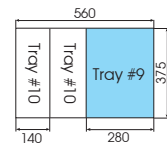

Tool Set Content

Drawer (579 x 380 mm)

Tray category #9 (375 x 280mm)

9-4419MPV

Contents

5.6 kg 1 / 2

4435M 10, 11, 12, 13, 14, 15, 16, 17, 18, 19, 21, 22, 24, 27, 30, 32, 33, 34, 36

19 PC.

9-6414MPV

Contents

10.08 kg 1 / 2

6435M 19, 21, 22, 24, 26, 27, 29, 30, 32, 33, 35, 36, 38, 41

14 PC.

Tray category #9 (375 x 280mm)

9-1220MRV

Contents

3.49 kg 1 / 4

1060 6, 7, 8, 9, 10, 11, 12, 13, 14, 15, 16, 17, 18, 19, 21, 22, 24, 27, 30, 32

20 PC.

Tray category #9 (375 x 280mm)

9-12D20MRV

Contents

3.45 kg 1 / 4

1062 6, 7, 8, 9, 10, 11, 12, 13, 14, 15, 16, 17, 18, 19, 21, 22, 24, 27, 30, 32

20 PC.

Tray category #9 (375 x 280mm)