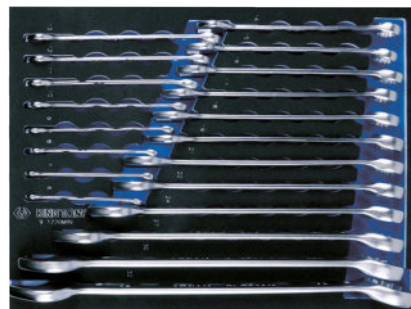

9-6414MPV

Contents

10.08 kg 1 / 2

6435M 19, 21, 22, 24, 26, 27, 29, 30, 32, 33, 35, 36, 38, 41

14 PC.

Tray category #9 (375 x 280mm)

9-1220MRV

Contents

3.49 kg 1 / 4

1060 6, 7, 8, 9, 10, 11, 12, 13, 14, 15, 16, 17, 18, 19, 21, 22, 24, 27, 30, 32

20 PC.

Tray category #9 (375 x 280mm)

9-12D20MRV

Contents

3.45 kg 1 / 4

1062 6, 7, 8, 9, 10, 11, 12, 13, 14, 15, 16, 17, 18, 19, 21, 22, 24, 27, 30, 32