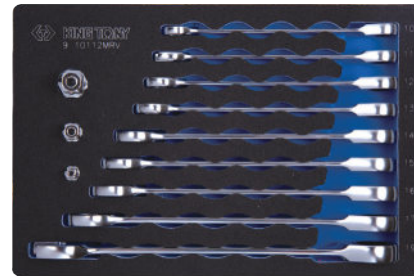

Tool Set Content

Drawer (579 x 380 mm)

9-7128PRV

Tray category #7 (280 x 187mm)

Contents

1.30 kg 1 / 10

	3023	T15, T20, T25, T27, T30, T40, T45, T50
	3025	H3, H4, H5, H6, H7, H8, H10, H12
	3375	E8, E10, E12, E14, E16, E18
	4375	E10, E12, E14, E16, E18, E20

28 PC.

9-4429MPV

Tray category #7 (280 x 187mm)

Contents

2.75 kg 1 / 4

	4535M	10, 11, 12, 13, 14, 15, 16, 17, 18, 19, 21, 22, 24, 27, 30, 32, 33, 34, 36
--	-------	--

19 PC.

9-10112MRV

Tray category #7 (280 x 187mm)

Contents

1.13 kg 1 / 10

	3731	10, 11, 12, 13, 14, 15, 16, 17, 19
	373202R	
	373203R	
	373204R	

12 PC.

9-4143FRV

Tray category #7 (280 x 187mm)

Contents