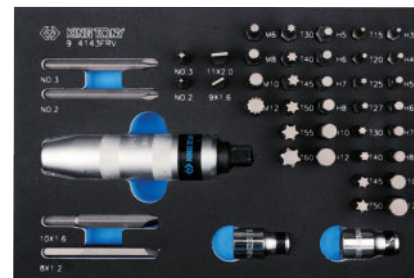

9-4143FRV

Tray category #7 (280 x 187mm)

Contents

1.63 kg 1 / 8

	1636H	H5, H6, H7, H8, H10, H12
	1636M	M6, M8, M10, M12
	1636T	T30, T40, T45, T50, T55, T60
	1832H	H3, H4, H5, H6, H7, H8, H10, H12
	1832T	T15, T20, T25, T27, T30, T40, T45, T50
	1836P	PH2, PH3
	1836S	9 x 1.6, 11 x 2
	1880P	PH2, PH3