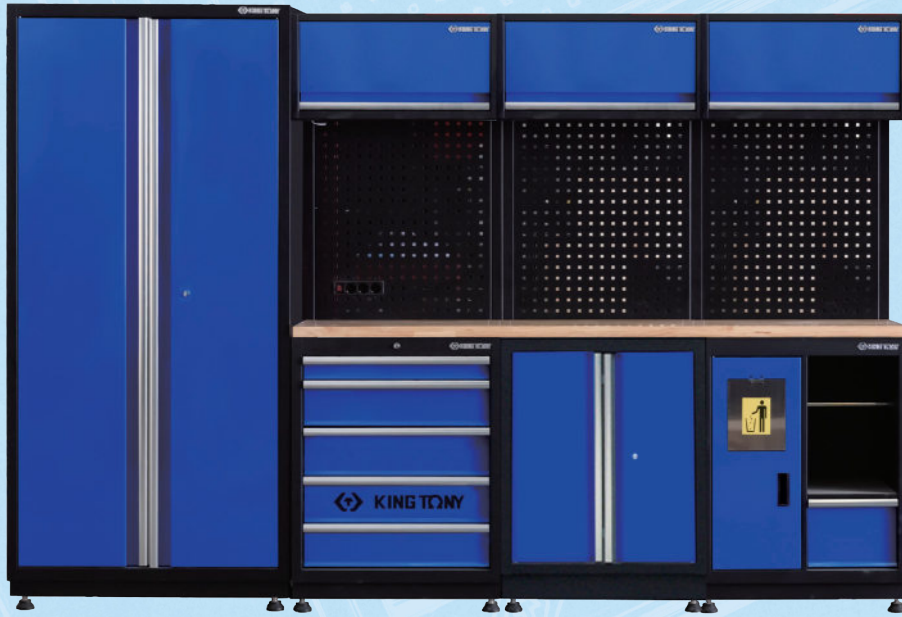

OBJECT-ORIENTED ORGANIZATION

87D21X03A-KB
 Overall: 2955 x 600 x 1900 mm
 ⚖️ 310.20 CUFT 113.62

87D21X04A-KB
 Overall: 2640 x 600 x 1900 mm
 ⚖️ 302.60 CUFT 95.62

87D21X05A-KB
 Overall: 2275 x 600 x 1900 mm
 ⚖️ 247.70 CUFT 91.82