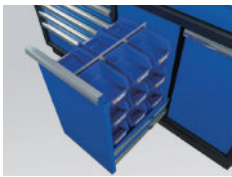

9 Drawer Bottom Cabinet

87D11-23A-KG

87D11-23A-KB

- 53 inch wide cabinet, with one wide drawer, six drawers, two big drawer
- Content with garage bin & storage box*18 PC.

87D11-23A-KG

87D11-23A-KB

• Storage box

• Garage bin

• Safety mechanism

KT NO.	Spec.	Overall (mm)	Kg	CUFT
87D11-23A-KG	Overall	1360 x 465 x 948	112	29.77
	1 Drawer	1272 x 403 x 84		
87D11-23A-KB	5 Drawers	783 x 403 x 58		
	1 Drawer	783 x 403 x 137		
	2 door	284 x 371 x 531		

Storage Shelves

87D11-20A-K

87D11-20LA-K

- Multi-layer to storage
- Suitable for combine with 87D11 tool cabinet system

87D11-20A-K

87D11-20LA-K

KT NO.	Overall (mm)	Kg	CUFT
87D11-20A-K	680 x 458 x 2000	41	5.94
87D11-20LA-K	1200 x 458 x 2000	55	5.94