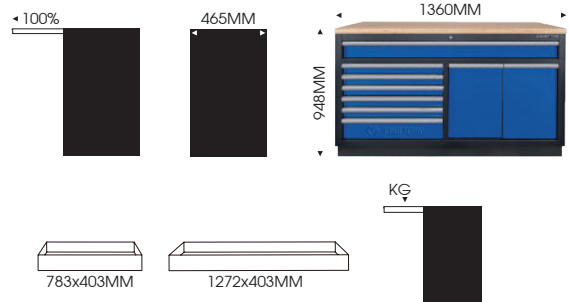

9 Drawer Bottom Cabinet

87D11-23A-KG

87D11-23A-KB

- 53 inch wide cabinet, with one wide drawer, six drawers, two big drawer
- Content with garage bin & storage box*18 PC.

87D11-23A-KG

87D11-23A-KB

• Storage box

• Garage bin

• Safety mechanism

KT NO.	Spec.	Overall (mm)	Kg	CUFT
87D11-23A-KG	Overall	1360 x 465 x 948	112	29.77
	1 Drawer	1272 x 403 x 84		
87D11-23A-KB	5 Drawers	783 x 403 x 58		
	1 Drawer	783 x 403 x 137		
	2 door	284 x 371 x 531		

Storage Shelves

87D11-20A-K

87D11-20LA-K

- Multi-layer to storage
- Suitable for combine with 87D11 tool cabinet system

87D11-20A-K

87D11-20LA-K

KT NO.	Overall (mm)	Kg	CUFT
87D11-20A-K	680 x 458 x 2000	41	5.94
87D11-20LA-K	1200 x 458 x 2000	55	5.94