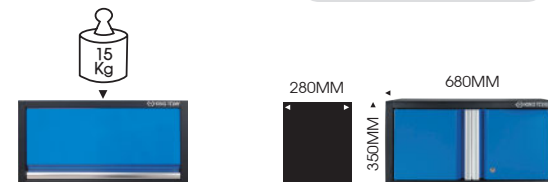

Extra Wide Wall Cabinet

87D11-21A-KG

87D11-21A-KG

KT NO.	Overall (mm)	Kg	CUFT
87D11-21A-KG 87D11-21A-KB	1360 x 281 x 350	17	7.24

87D11-21A-KB

87D11-21A-KB

Wall Cabinet

87D11-01A-KG

KT NO.	Overall (mm)	Kg	CUFT
87D11-01A-KG 87D11-01A-KB	680 x 280 x 350	10.0	3.73
87D11-17A-KG 87D11-17A-KB		8.4	
87D11-22A-KG 87D11-22A-KB		9	