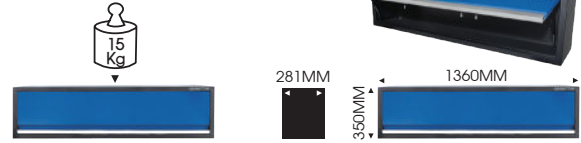

Extra Wide Wall Cabinet

87D11-21A-KG

87D11-21A-KG

KT NO.	Overall (mm)	Kg	CUFT
87D11-21A-KG 87D11-21A-KB	1360 x 281 x 350	17	7.24

87D11-21A-KB

87D11-21A-KB

Wall Cabinet

87D11-01A-KG

KT NO.	Overall (mm)	Kg	CUFT
87D11-01A-KG 87D11-01A-KB	680 x 280 x 350	10.0	3.73
87D11-17A-KG 87D11-17A-KB		8.4	
87D11-22A-KG 87D11-22A-KB		9	