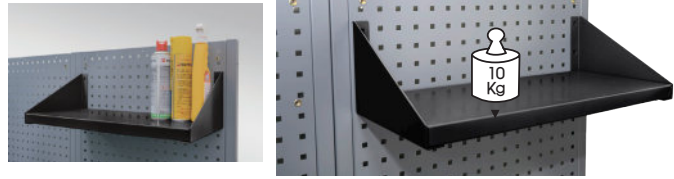

# Storage Shelves

## 87D11-26A-K

- Wall tray for back panel, easy to storage

KT NO.	Overall (mm)			CUFT
87D11-26A-K	602 x 281 x 178	2.6	1 / 4	1.71