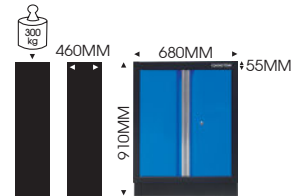

Opened Door Cabinet

87D11-03A-KG

87D11-03A-KG

87D11-03A-KB

87D11-03A-KB

KT NO.	Overall (mm)		CUFT
87D11-03A-KG	680 x 460 x 910	28.5	13.58
87D11-03A-KB			

Drawer Cabinet

87D11-04A-KG

87D11-04A-KB

87D11-04A-KG

87D11-04A-KB

87D11-05A-KG

87D11-05A-KB

87D11-05A-KG

87D11-05A-KB

KT NO.	Spec.	Overall (mm)		CUFT
87D11-04A-KG	4 Drawer	680 x 460 x 910	46.70	13.58
87D11-04A-KB				
87D11-05A-KG	5 Drawer	680 x 460 x 910	49.30	13.58
87D11-05A-KB				