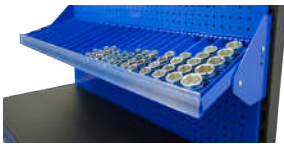

Tool Display

Side Panel for Display Stand

■ **ADVT-02**
Size : 900 x 220 mm

Magnetic Base
■ **91422**

Display Stand

■ **87306A**
Overall Size -
W 1000 x D 500 x H 2200 mm
Attachment-
1 PC. lamp case
2 PC. shelf
6 PC. steel plate with hole
40 PC. Black hooks
(170 x Ø3.6mm)
Weight - 57 Kg / Cuft - 5.9

Optional:

Display Hook

■ **87301-494A** 4" x Ø 4 mm
■ **87301-496A** 6" x Ø 5.2 mm
■ **87301-498A** 8" x Ø 5.2 mm
■ **87301-499A** 9" x Ø 8 mm

Double-sided Display Stand

■ **87307A**
Overall Size -
W 1000 x D 960 x H 2200 mm
Attachment-
2 PC. Lamp case(1 LED , 2 spotlights)
4 PC. Shelve
12 PC. Steel plate with hole
40 PC. Hooks
Weight - 70.3 Kg / Cuft - 11.75

Display Stand

■ **87306-36-B**
Overall Size -
W 968 x D 250 x H 200 mm
Weight - 6.3 Kg / Cuft - 0.53

Display Board

■ **87203**
Wall hanging type 30 PC. hook included
Overall Size -
W 725 x D 14 x H 900 mm
Weight - 11.50 Kg / Cuft - 0.328