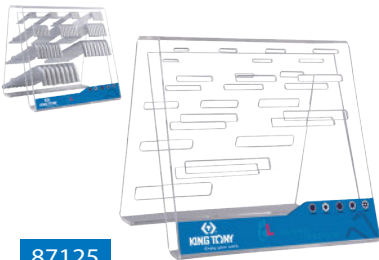

### Side Panel for Display Stand

**ADVT-05**

Size : 240 x 900 mm

## Tool Display

### Display Shelf for L-wrench

**87125**

Overall Size - W 220 x D 260 x H 5 mm  
Weight 135g / Cuft 1.10  
Reference : 2020H0MR