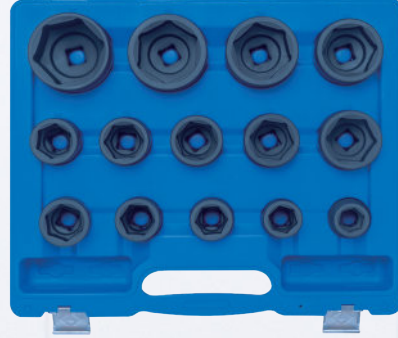

## Impact Socket Set

**4421MP1** 1/2"

Contents	1.69	1 / 12
4535M	10, 11, 13, 17, 19, 22, 24, 27, 29, 30, 32	

11  
PC.

## Impact Socket Set

**6424MP** 3/4"

Blow case size (mm) :  
422 x 360 x 90 (0.48 cuft)

Contents	11.58	1 / 2
6535M	24, 27, 30, 32, 33, 34, 36, 38, 41, 46, 50, 55, 60, 65,	

14  
PC.

## Brake Caliper Socket Set

**9BC4A05MP**

- Brake caliper socket set dedicated to Volkswagen, Audi and Porsche (VAG) vehicles.
- 10-tooth sockets: 11.5 mm - 15 mm - 20 mm
- 7-tooth socket: Ø 14 mm - 22 mm

1.18 2 / 24

KT NO.	Specification (mm)	Applicable car models
9BC42A11	10-tooth : 11.5	Porsche
9BC42A15	10-tooth : 15	Audi Q7, S8 & Porsche Macan, Cayenne, Cayman
9BC42A20	10-tooth : 20	Audi A8, S6 & Porsche Cayenne
9BC41A14	7-tooth : 14	Audi Q7 and S4
9BC41A22	7-tooth : 22	Audi S5