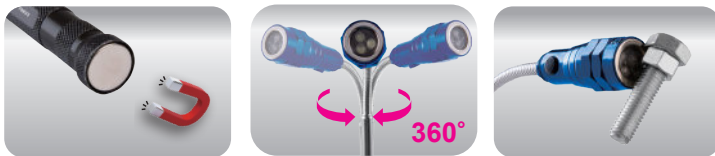

LED Pocket Torch

79815

- 3W High performance LED adjustable focus pocket torch
- Strobe warning lights for maximize visibility
- Aluminum alloy body, safety lanyard included
- Operates using 3 x AAA batteries (not included)

Switch mode	Lumen	Operating hours
Main light	135 lm	5.5h

KT NO.	L x W x H mm	g	Box / Carton
79831	165 x 25 x 30	58	10 / 120

LED Telescopic Torch

79833

- 3 LEDs, white light color
- Magnetic torch with 360° flexible head
- Extends up from 170mm to 560mm
- 4 x LR44 batteries included