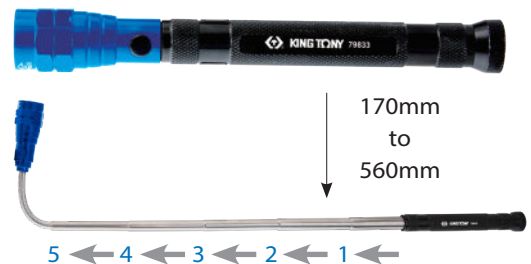

Switch mode	Lumen	Operating hours
Main light	120 lm	6.5h

KT NO.	L x Ø mm	g	Box / Carton
79815	128 x 28	95	1 / 100

LED Pen Light

79831

- Pen light with 6 PC. SMD(surface-mount devices) LED
- ABS body 360 degree rotation
- PE lampshade : avoid nebulization
- Operates using 3 x AAA batteries (not included)

Switch mode	Lumen	Operating hours
Main light	135 lm	5.5h

KT NO.	L x W x H mm	g	Box / Carton
79831	165 x 25 x 30	58	10 / 120

LED Telescopic Torch

79833

- 3 LEDs, white light color
- Magnetic torch with 360° flexible head
- Extends up from 170mm to 560mm
- 4 x LR44 batteries included