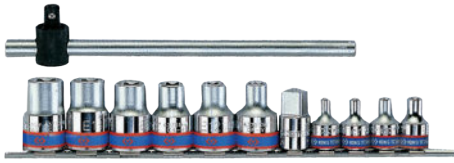

Socket Set

8015MR

Metal case size (mm) :
660 x 205 x 108 (0.52 cuft)

8015SR

1"

14 PC.

KT NO.	Contents		kg 34.1	1
8015MR	8330M	36, 41, 46, 50, 55, 60, 65, 70, 75, 80	8779-32F	8251-08 8251-16
8015SR	8330S	1-7/16, 1-1/2, 1-11/16, 1-7/8, 2, 2-1/4, 2-3/8, 2-5/8, 2-15/16, 3-1/8		

Socket Rail Set

7112PR

- Socket rail 260mmL
- Rail with 5 PC. 3/8" & 6 PC. 1/2" drive clip

12 PC.

Contents

kg 0.76 2 / 24

3375M	E4, E5, E6, E8
4375M	E10, E12, E14, E16, E18, E20
3571-08	8771011
3814	

7113PR

3/8"+1/2"

- Socket rail 260mmL
- Rail with 6 PC. 3/8" drive & 6 PC. 1/2" drive clip

12 PC.

Contents

kg 0.6 2 / 24

3375M	E4, E5, E6, E7, E8, E11
4375M	E10, E12, E14, E16, E18, E20
8771012	

Socket Set

7120PR

Metal case size (mm) :
296 x 130 x 41 (0.056 cuft)

7120PR01

3/8"+1/2"

KT NO.	Contents		kg 1.79	1 / 10
7120PR	4023	T30, T40, T45, T50, T55	3375M E6, E7, E8, E10	4375M E12, E14, E16, E18, E20
7120PR01	4027	T30H, T40H, T45H, T50H, T55H	3023 T10, T15, T20, T25, T27	