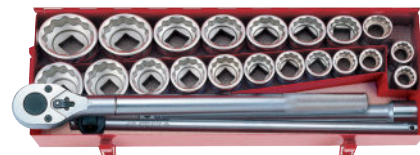

KT NO.

Contents

17.1 1

6023MR	6330M	21, 22, 23, 24, 26, 27, 28, 29, 30, 32, 34, 35, 36, 38, 41, 46, 50	6779-20F	6251-04 6251-08 6251-16
6323MR	6335M			
6023SR	6330S	7/8, 15/16, 1, 1-1/16, 1-1/8, 1-3/16, 1-1/4, 1-5/16, 1-3/8, 1-7/16, 1-1/2, 1-9/16, 1-5/8, 1-3/4, 1-13/16, 1-7/8, 2	6572-20	6791

6224CR

Metal case size (mm) :
537 x 177 x 78 (0.26 cuft)

24
PC.

KT NO.

Contents

17.9 1

6224CR	6330M	22, 24, 27, 30, 32, 36, 38, 41, 46, 50	6779-20F	6251-08 6251-16	6572-20
	6330S	1, 1-1/8, 1-1/4, 1-5/16, 1-3/8, 1-7/16, 1-1/2, 1-5/8, 1-3/4, 2			