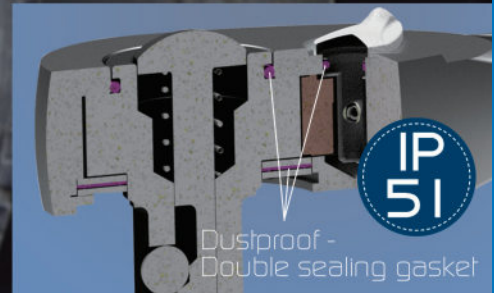

4773-22GS

1/2" DR. Telescopic Ratchet Wrench

700 Nm
max torque

90T
4°
20%

KT NO.	Max L mm	Min L mm		
4773-22GS	550	365	1200	1 / 20
477DK	renewal kits			

- Special telescopic design saves storage space
- Pull down to unlock, fix, and quickly adjust
- Dust-proof design to increase product life
- 700N·m torque value, which far exceeds the standard
- Higher torque, less effort. Extra long lever for increased power: max 550 mm
- The long plastic handle has a hook at its end for hanging and working at height
- 4° gear action degree (90 teeth)