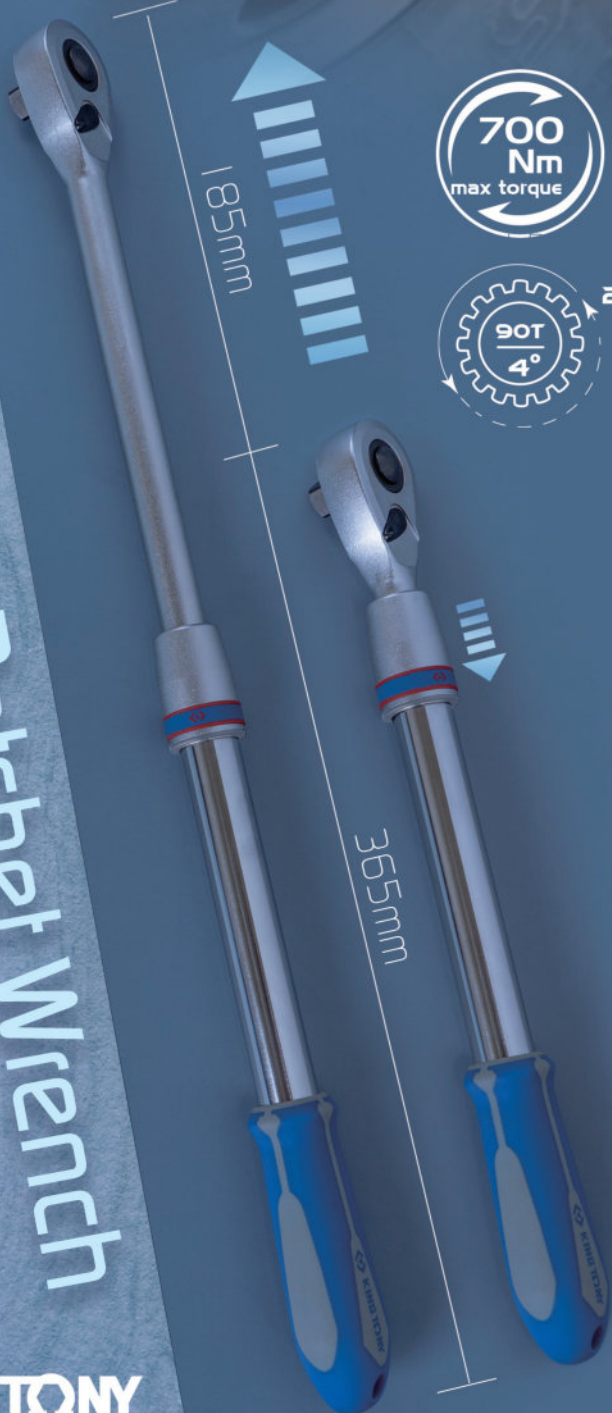

4773-22GS

1/2" DR. Telescopic Ratchet Wrench

700 Nm
max torque

90T
4°
20%

KT NO.	Max L mm	Min L mm		
4773-22GS	550	365	1200	1 / 20
477DK	renewal kits			

- Special telescopic design saves storage space
- Pull down to unlock, fix, and quickly adjust
- Dust-proof design to increase product life
- 700N·m torque value, which far exceeds the standard
- Higher torque, less effort. Extra long lever for increased power: max 550 mm
- The long plastic handle has a hook at its end for hanging and working at height
- 4° gear action degree (90 teeth)