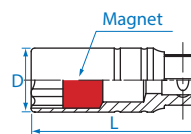

463016RC - Thin walled design 466016 - Thin walled design

463516RC - Thin walled design 466516C - Thin walled design

463021RC

466021

463521RC

466521C

Rubber

Magnet

| KT NO. | Type | Size inch mm | D mm | L mm | Weight g | Length mm | Points | Material |
|----------|----------------------|-----------------|---------|---------|-------------|--------------|--------|----------|
| 463014RC | 12 points Rubber | - 14.0 | 19.05 | 70 | 70 | 12 / 240 | 4 | 463014RC |
| 463016RC | 12 points Rubber | 5/8 16.0 | 20.75 | 70 | 72 | 10 / 200 | 4 | 463016RC |
| 466016 | 12 points Magnet | 5/8 16.0 | 20.75 | 70 | 74 | 10 / 200 | 4 | 466016 |
| 463514RC | 6 points Rubber | - 14.0 | 19.05 | 70 | 70 | 12 / 240 | 4 | 463514RC |
| 463516RC | 6 points Rubber | 5/8 16.0 | 20.75 | 70 | 76 | 10 / 200 | 4 | 463516RC |
| 466516C | 6 points Magnet | 5/8 16.0 | 20.75 | 70 | 77 | 10 / 200 | 4 | 466516C |
| 463021RC | 12 points Rubber | 13/16 20.8 | 27.7 | 70 | 142 | 12 / 120 | 4 | 463021RC |
| 466021 | 12 points Magnet | 13/16 20.8 | 27.7 | 70 | 139 | 12 / 120 | 4 | 466021 |
| 463521RC | 6 points Rubber | 13/16 20.8 | 27.7 | 70 | 148 | 12 / 120 | 4 | 463521RC |
| 466521C | 6 points Magnet | 13/16 20.8 | 27.7 | 70 | 150 | 12 / 120 | 4 | 466521C |
| 467014C | 12 points Metal clip | - 14.0 | 19.05 | 70 | 70 | 12 / 240 | 4 | 467014C |
| 467016 | 12 points Metal clip | 5/8 16.0 | 20.75 | 70 | 73 | 10 / 200 | 4 | 467016 |
| 467021 | 12 points Metal clip | 13/16 20.8 | 27.7 | 70 | 121 | 12 / 120 | 4 | 467021 |
| 467514C | 6 points Metal clip | - 14.0 | 19.05 | 70 | 70 | 12 / 240 | 4 | 467514C |
| 467516 | 6 points Metal clip | 5/8 16.0 | 20.75 | 70 | 74 | 10 / 200 | 4 | 467516 |
| 467521 | 6 points Metal clip | 13/16 20.8 | 27.7 | 70 | 162 | 12 / 120 | 4 | 467521 |