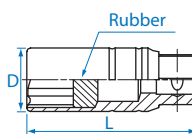

1/2"

- 6 / 12 points
- Size combined
 - 16.0mm (5/8")
 - 20.8mm (13/16")
- Inside sleeve
 - rubber
 - magnet
- DIN 3120
- 14mm use for Toyota Yaris, Vios

Magnet

463014RC - Thin walled design 463514RC - Thin walled design

463016RC - Thin walled design 466016 - Thin walled design

463516RC - Thin walled design 466516C - Thin walled design

463021RC

466021

463521RC

466521C

Rubber

Magnet

| KT NO. | Type | Size inch mm | D mm | L mm | Weight g | Length mm | Points | Material |
|----------|----------------------|-----------------|---------|---------|-------------|--------------|--------|----------|
| 463014RC | 12 points Rubber | - 14.0 | 19.05 | 70 | 70 | 12 / 240 | 4 | 463014RC |
| 463016RC | 12 points Rubber | 5/8 16.0 | 20.75 | 70 | 72 | 10 / 200 | 4 | 463016RC |
| 466016 | 12 points Magnet | 5/8 16.0 | 20.75 | 70 | 74 | 10 / 200 | 4 | 466016 |
| 463514RC | 6 points Rubber | - 14.0 | 19.05 | 70 | 70 | 12 / 240 | 4 | 463514RC |
| 463516RC | 6 points Rubber | 5/8 16.0 | 20.75 | 70 | 76 | 10 / 200 | 4 | 463516RC |
| 466516C | 6 points Magnet | 5/8 16.0 | 20.75 | 70 | 77 | 10 / 200 | 4 | 466516C |
| 463021RC | 12 points Rubber | 13/16 20.8 | 27.7 | 70 | 142 | 12 / 120 | 4 | 463021RC |
| 466021 | 12 points Magnet | 13/16 20.8 | 27.7 | 70 | 139 | 12 / 120 | 4 | 466021 |
| 463521RC | 6 points Rubber | 13/16 20.8 | 27.7 | 70 | 148 | 12 / 120 | 4 | 463521RC |
| 466521C | 6 points Magnet | 13/16 20.8 | 27.7 | 70 | 150 | 12 / 120 | 4 | 466521C |
| 467014C | 12 points Metal clip | - 14.0 | 19.05 | 70 | 70 | 12 / 240 | 4 | 467014C |
| 467016 | 12 points Metal clip | 5/8 16.0 | 20.75 | 70 | 73 | 10 / 200 | 4 | 467016 |
| 467021 | 12 points Metal clip | 13/16 20.8 | 27.7 | 70 | 121 | 12 / 120 | 4 | 467021 |
| 467514C | 6 points Metal clip | - 14.0 | 19.05 | 70 | 70 | 12 / 240 | 4 | 467514C |
| 467516 | 6 points Metal clip | 5/8 16.0 | 20.75 | 70 | 74 | 10 / 200 | 4 | 467516 |
| 467521 | 6 points Metal clip | 13/16 20.8 | 27.7 | 70 | 162 | 12 / 120 | 4 | 467521 |