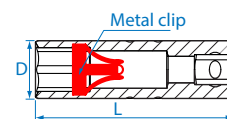

Spark Plug Socket

KT No. & D1

4630RC

4660

4635RC

4665C

4670

4675

1/2"

- 6 / 12 points
- Size combined
  - 16.0mm (5/8")
  - 20.8mm (13/16")
- Inside sleeve
  - rubber
  - magnet
- DIN 3120
- 14mm use for Toyota Yaris, Vios

KT NO.	Type	Size inch mm	D mm	L mm	Weight g	Length mm	Points	Material
463014RC	12 points Rubber	- 14.0	19.05	70	70	12 / 240	4	463014RC
463016RC	12 points Rubber	5/8 16.0	20.75	70	72	10 / 200	4	463016RC
466016	12 points Magnet	5/8 16.0	20.75	70	74	10 / 200	4	466016
463514RC	6 points Rubber	- 14.0	19.05	70	70	12 / 240	4	463514RC
463516RC	6 points Rubber	5/8 16.0	20.75	70	76	10 / 200	4	463516RC
466516C	6 points Magnet	5/8 16.0	20.75	70	77	10 / 200	4	466516C
463021RC	12 points Rubber	13/16 20.8	27.7	70	142	12 / 120	4	463021RC
466021	12 points Magnet	13/16 20.8	27.7	70	139	12 / 120	4	466021
463521RC	6 points Rubber	13/16 20.8	27.7	70	148	12 / 120	4	463521RC
466521C	6 points Magnet	13/16 20.8	27.7	70	150	12 / 120	4	466521C
467014C	12 points Metal clip	- 14.0	19.05	70	70	12 / 240	4	467014C
467016	12 points Metal clip	5/8 16.0	20.75	70	73	10 / 200	4	467016
467021	12 points Metal clip	13/16 20.8	27.7	70	121	12 / 120	4	467021
467514C	6 points Metal clip	- 14.0	19.05	70	70	12 / 240	4	467514C
467516	6 points Metal clip	5/8 16.0	20.75	70	74	10 / 200	4	467516
467521	6 points Metal clip	13/16 20.8	27.7	70	162	12 / 120	4	467521

Metal clip