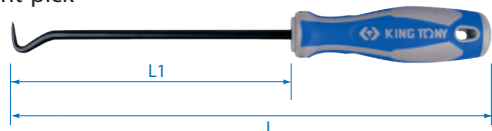

Hook & Pick Set

43250115Y

- 10" Bent-pick

KT NO.	L mm	L1 mm		
43250115Y	260	150	94	12 / 144

43260115Y

- 10" Hook-pick

KT NO.	L mm	L1 mm		
43260115Y	260	150	96	12 / 144

43270115Y

- 10" 90°-pick

KT NO.	L mm	L1 mm		
43270115Y	260	150	94	12 / 144

43290115Y

- 10" Straight-pick

KT NO.	L mm	L1 mm		
43290115Y	260	150	91	12 / 144

9-30904AY

- Use for scribing, alignment, installing and removing O rings, seals, cotter pins and washers

4 PC.

Contents

0.43 1 / 10

	43250115Y		43270115Y
	43260115Y		43290115Y

43240115Y

- Wide scraper
- Use for removing old gaskets more easily and quickly

KT NO.	L mm	L1 mm		
43240115Y	260	150	149	12 / 144

30914AY

- Use for scribing, alignment, installing and removing O rings, seals, cotter pins and washers

Contents

62.8 6 / 72

	43350175Y		43360175Y
	43370175Y		43390175Y

4 PC.