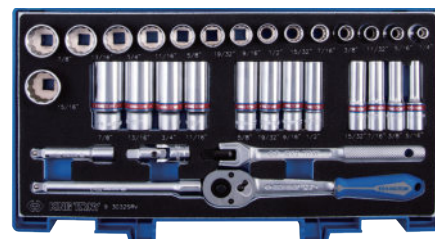

23 PC.

3023MRV11

Plastic case size (mm) :
389 x 185 x 66 (0.168 Cuft)

3523MRV11

Tray category #10 (375 x 140mm) 3/8"

3023MRV11

3523MRV11

23 PC.

KT NO.	Contents	2.40	1 / 10
3023MRV11	 3330M	6, 7, 8, 9, 10, 11, 12, 13, 14, 15, 16, 17, 18, 19, 21, 22, 24	 3771-08G
3523MRV11	 3335M	6, 7, 8, 9, 10, 11, 12, 13, 14, 15, 16, 17, 18, 19, 21, 22, 24	 3571-08
			 3453-08F
			 3293-03
			 3293-06
			 3792

3032SRV

Tray category #8 (375 x 187mm) 3/8"

Plastic case size (mm) :
389 x 230 x 66 (0.168 Cuft)

Contents		3.28	1 / 6
	 3230S	5/16, 3/8, 7/16, 15/32, 1/2, 9/16, 19/32, 5/8, 11/16, 3/4, 13/16, 7/8	
	 3330S	1/4, 5/16, 11/32, 3/8, 7/16, 15/32, 1/2, 9/16, 19/32, 5/8, 11/16, 3/4, 13/16, 7/8, 15/16	
	 3771-08G	 3453-08F	
	 3293-03	 3792	
	 3293-06		