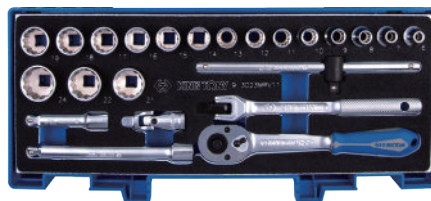

Socket Set

3055CR

3/8"

Metal case size (mm) :
490 x 205 x 52 (0.185 cuft)

Contents		6	1 / 3
	 3330M	6, 7, 8, 9, 10, 11, 12, 13, 14, 15, 16, 17, 18, 19, 20, 21, 22	
	 3230M	10, 11, 12, 13, 14, 15, 16, 17, 18, 19	
	 3330S	1/4, 5/16, 3/8, 7/16, 1/2, 9/16, 5/8, 11/16, 3/4, 13/16, 7/8	
	 3230S	1/4, 5/16, 3/8, 7/16, 1/2, 9/16, 5/8, 11/16, 3/4	
	 363516	 363521	 3792
	 3771-08G	 3452-10F	
	 3293-06	 3221-03	 3221-10

55 PC.

3523MRV10

Tray category #10 (375 x 140mm) 3/8"

Plastic case size (mm) :
389 x 185 x 66 (0.168 Cuft)

Contents		2.43	1 / 10
	 3335M	6, 7, 8, 9, 10, 11, 12, 13, 14, 15, 16, 17, 19, 21, 22, 23, 24	
	 3771-08G	 3792	
	 3571-08	 3452-08F	
	 3293-03	 3293-06	

23 PC.

3023MRV11

Plastic case size (mm) :
389 x 185 x 66 (0.168 Cuft)

3523MRV11

Tray category #10 (375 x 140mm) 3/8"

3023MRV11

3523MRV11

23 PC.

3032SRV

Tray category #8 (375 x 187mm) 3/8"

Plastic case size (mm) :
389 x 230 x 66 (0.168 Cuft)

Contents		3.28	1 / 6
	 3230S	5/16, 3/8, 7/16, 15/32, 1/2, 9/16, 19/32, 5/8, 11/16, 3/4, 13/16, 7/8	
	 3330S	1/4, 5/16, 11/32, 3/8, 7/16, 15/32, 1/2, 9/16, 19/32, 5/8, 11/16, 3/4, 13/16, 7/8, 15/16	
	 3771-08G	 3453-08F	
	 3293-03	 3792	
	 3293-06		