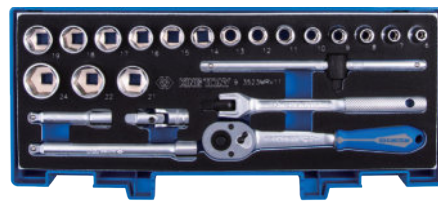

23 PC.

3023MRV11

Plastic case size (mm) :
389 x 185 x 66 (0.168 Cuft)

3523MRV11

Tray category #10 (375 x 140mm) 3/8"

3023MRV11

3523MRV11

23 PC.

KT NO.	Contents	2.40	1 / 10
3023MRV11	 3330M	6, 7, 8, 9, 10, 11, 12, 13, 14, 15, 16, 17, 18, 19, 21, 22, 24	 3771-08G
3523MRV11	 3335M	6, 7, 8, 9, 10, 11, 12, 13, 14, 15, 16, 17, 18, 19, 21, 22, 24	 3571-08
			 3453-08F
			 3293-03
			 3293-06
			 3792