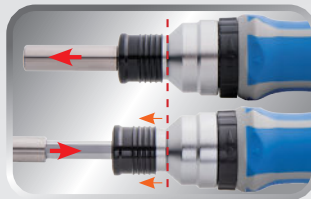

Ratchet Screwdriver & Set

32808MR 1/4"

- 8-in-1 ratchet screwdriver set
- Reversible ratchet screwdriver with max torque 45 Nm
- 45 teeth
- Magnetic nut setter 1/4" and bit holder
- Extended blades max. 135mmL
- Extended drive gets into hard-to-reach space easily

▪ Extended magnetic bit holder

▪ Forward, reverse and neutral

▪ 6 bit storage compartment cap

▪ Telescopic ratchet screwdriver

Contents

0.27 Kg / 1 / 48

⊕		1025P	PH1, PH2
⊗		1025Z	PZ2
⊖		1025S	4.0 x 0.5, 5.5 x 0.8, 6.5 x 1.2
		2155-06	
		2155DF	