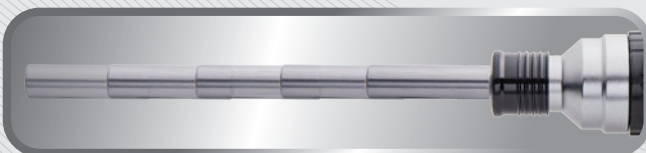

Ratchet Screwdriver & Set

32808MR 1/4"

- 8-in-1 ratchet screwdriver set
- Reversible ratchet screwdriver with max torque 45 Nm
- 45 teeth
- Magnetic nut setter 1/4" and bit holder
- Extended blades max. 135mmL
- Extended drive gets into hard-to-reach space easily

▪ Extended magnetic bit holder

▪ Forward, reverse and neutral

▪ 6 bit storage compartment cap

▪ Telescopic ratchet screwdriver

Contents

0.27 Kg / 1 / 48

⊕		1025P	PH1, PH2
⊗		1025Z	PZ2
⊖		1025S	4.0 x 0.5, 5.5 x 0.8, 6.5 x 1.2
		2155-06	
		2155DF	