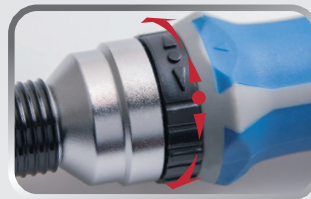

Ratchet Screwdriver & Set

32808MR 1/4"

- 8-in-1 ratchet screwdriver set
- Reversible ratchet screwdriver with max torque 45 Nm
- 45 teeth
- Magnetic nut setter 1/4" and bit holder
- Extended blades max. 135mmL
- Extended drive gets into hard-to-reach space easily

▪ Extended magnetic bit holder

▪ Forward, reverse and neutral

▪ 6 bit storage compartment cap

▪ Telescopic ratchet screwdriver

Contents

0.27 Kg / 1 / 48

⊕		1025P	PH1, PH2
⊗		1025Z	PZ2
⊖		1025S	4.0 x 0.5, 5.5 x 0.8, 6.5 x 1.2
		2155-06	
		2155DF	