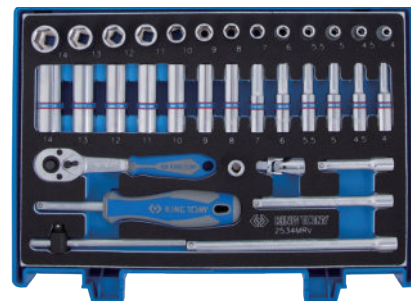

29
PC.

2331SRV

Tray category #7 (280 x 187mm) 1/4"

Plastic case size (mm) :
289 x 230 x 66 (0.154Cuft)

Contents  1.63  /  1 / 6

		2335S	5/32, 3/16, 7/32, 1/4, 9/32, 5/16, 11/32, 3/8, 7/16, 15/32, 1/2, 9/16
		2235S	5/32, 3/16, 7/32, 1/4, 9/32, 5/16, 11/32, 3/8, 7/16, 1/2, 9/16
		2771-55G	2571-45
		2221-02	2142
		2221-04	2178DF
		2221-06	2178DF

31
PC.

2534MRV

Tray category #7 (280 x 187mm) 1/4"

Plastic case size (mm) :
289 x 230 x 66 (0.154Cuft)

Contents  1.76  /  1 / 6

		2335M	4, 4.5, 5, 5.5, 6, 7, 8, 9, 10, 11, 12, 13, 14
		2235M	4, 4.5, 5, 5.5, 6, 7, 8, 9, 10, 11, 12, 13, 14
		2771-55G	2571-45
		2221-02	2142
		2221-04	2178DF
		2221-06	2792

34
PC.

2565MRV

Tray category #7 (280 x 187mm) 1/4"

Plastic case size (mm) :
289 x 230 x 66 (0.154 cuft)

Contents  2.67  /  1 / 6

		2335M	4, 4.5, 5, 5.5, 6, 7, 8, 9, 10, 11, 12, 13, 14
		2235M	4, 4.5, 5, 5.5, 6, 7, 8, 9, 10, 11, 12, 13, 14
		2375M	E4, E5, E6, E7, E8
		2013X	T8, T9, T10, T15, T20, T25, T27, T30, T40
		2015X	3, 4, 5, 6, 8
		2018X	PZ1, PZ2
		2011X	PH1, PH2
		2012X	3.5, 5.5, 8
		1025T	T6, T7
		1025M	M4, M5, M6, M8, M10