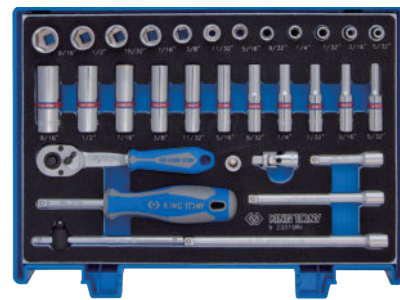

Socket Set

2528MRV

Tray category #11 (187 x 140mm) 1/4"

Plastic case size (mm) :
199x 161 x 56 (0.063 Cuft)

Contents  0.76  /  1 / 6

		2335M	4, 4.5, 5, 5.5, 6, 7, 8, 9, 10, 11, 12, 13, 14
		1025H	H3, H4, H5, H6
		1025S	4, 5
		1025T	T10, T15, T20, T30
		1025P	PH1, PH2
		276A-04G	2792
		2221-06	2142

29
PC.

2331SRV

Tray category #7 (280 x 187mm) 1/4"

Plastic case size (mm) :
289 x 230 x 66 (0.154Cuft)

Contents  1.63  /  1 / 6

		2335S	5/32, 3/16, 7/32, 1/4, 9/32, 5/16, 11/32, 3/8, 7/16, 15/32, 1/2, 9/16
		2235S	5/32, 3/16, 7/32, 1/4, 9/32, 5/16, 11/32, 3/8, 7/16, 1/2, 9/16
		2771-55G	2571-45
		2221-02	2142
		2221-04	2178DF
		2221-06	2178DF

31
PC.

2534MRV

Tray category #7 (280 x 187mm) 1/4"

Plastic case size (mm) :
289 x 230 x 66 (0.154Cuft)

Contents  1.76  /  1 / 6

		2335M	4, 4.5, 5, 5.5, 6, 7, 8, 9, 10, 11, 12, 13, 14
		2235M	4, 4.5, 5, 5.5, 6, 7, 8, 9, 10, 11, 12, 13, 14
		2771-55G	2571-45
		2221-02	2142
		2221-04	2178DF
		2221-06	2792

34
PC.

2565MRV

Tray category #7 (280 x 187mm) 1/4"

Plastic case size (mm) :
289 x 230 x 66 (0.154 cuft)

Contents  2.67  /  1 / 6

		2335M	4, 4.5, 5, 5.5, 6, 7, 8, 9, 10, 11, 12, 13, 14
		2235M	4, 4.5, 5, 5.5, 6, 7, 8, 9, 10, 11, 12, 13, 14
		2375M	E4, E5, E6, E7, E8
		2013X	T8, T9, T10, T15, T20, T25, T27, T30, T40
		2015X	3, 4, 5, 6, 8
		2018X	PZ1, PZ2
		2011X	PH1, PH2
		2012X	3.5, 5.5, 8
		1025T	T6, T7
		1025M	M4, M5, M6, M8, M10