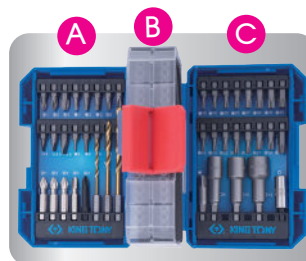

Power Driving Set

1045MR01-EB

Contents

0.97 1 / 12

	1025S	4.0 x 0.5, 5.5 x 0.8, 6.5 x 1.2
	1025P	PH2 x 2 ø4.7mm
	1025T	T10, T15, T20, T25, T27, T30, T35, T40
	1025H	H2, H3, H4, H5, H6
	1025U	T10H, T15H, T20H x 2, T25H, T27H, T30H, T40H
	1025Z	PZ1, PZ2, PZ3
	1025R	RB1, RB2, RB3
	1550P	PH1, PH2 x 2, PH3
	7150P	PH2
	7E111	3, 4, 5
	761M x 65L	8, 10, 13
	750-50A	1/4"
	7702-50	1/4"
	759-140	

45
PC.

2547MR-EB

Contents

1.0 1 / 12

	2335M	4, 4.5, 5, 5.5, 6, 7, 8, 9, 10, 11, 12, 13, 14
	2375M	E4, E5, E6, E7, E8, E10
	2031	PH1, PH2, PH3
	2032	3.5, 4, 5.5, 6.5, 8
	2033	T8, T9, T10, T15, T20, T25, T27, T30, T40
	2035	H3, H4, H5, H6, H8
	2038	PZ1, PZ2
	2813	1/4"F x 3/8"M
	7702-50	1/4" DR.
	7703-50	3/8" DR.
	7704-50	1/2" DR.